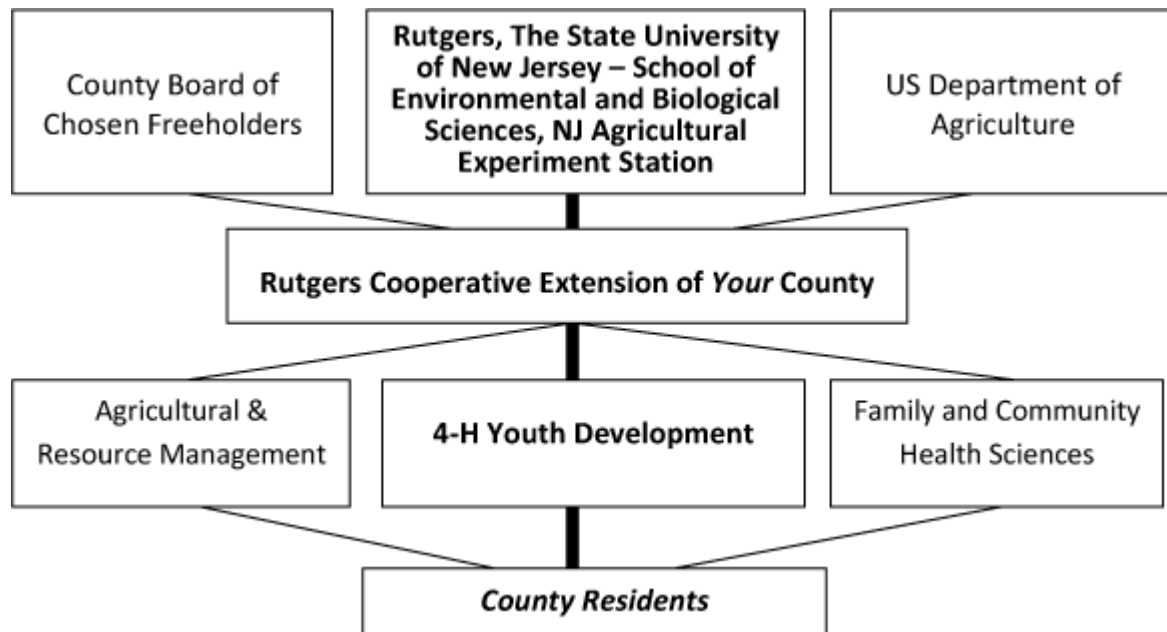

What is 4-H? Connection with Rutgers

**4-H connects
kids with RUTGERS**

www.RUinto4H.org

Did you know that 4-H is your first connection to Rutgers, The State University of New Jersey?

Rutgers and 4-H represent the national land grant university system. 4-H can open doors to the great scientists and resources at Rutgers.

RU into 4-H?

How is 4-H connected with the University?

In 1914, Congress passed the Smith-Lever Act that created the Cooperative Extension Service. The purpose of the act was to enable the land grant university to extend research and practical education to people where they live. New Jersey's land grant institution is Rutgers. Federal, state, and county governments provide funding for Rutgers Cooperative Extension. Special programs may receive private funding.